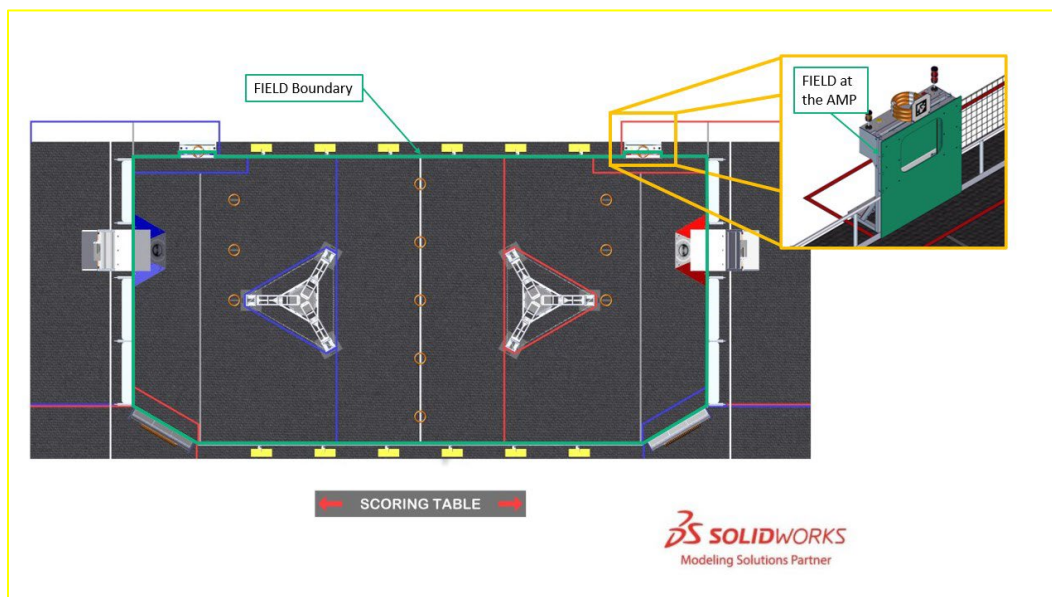

Game Manual

Section 5.1 FIELD

Figure 5-2 is updated to reflect that the AMP pocket walls are part of the FIELD.

Figure 5-2 FIELD boundary in green

Section 5.8 AprilTags

Figure 5-21 is updated to correct the horizontal dimension (1 ft 7³/₈ in. **1 ft. 7⁷/₈ in.**)