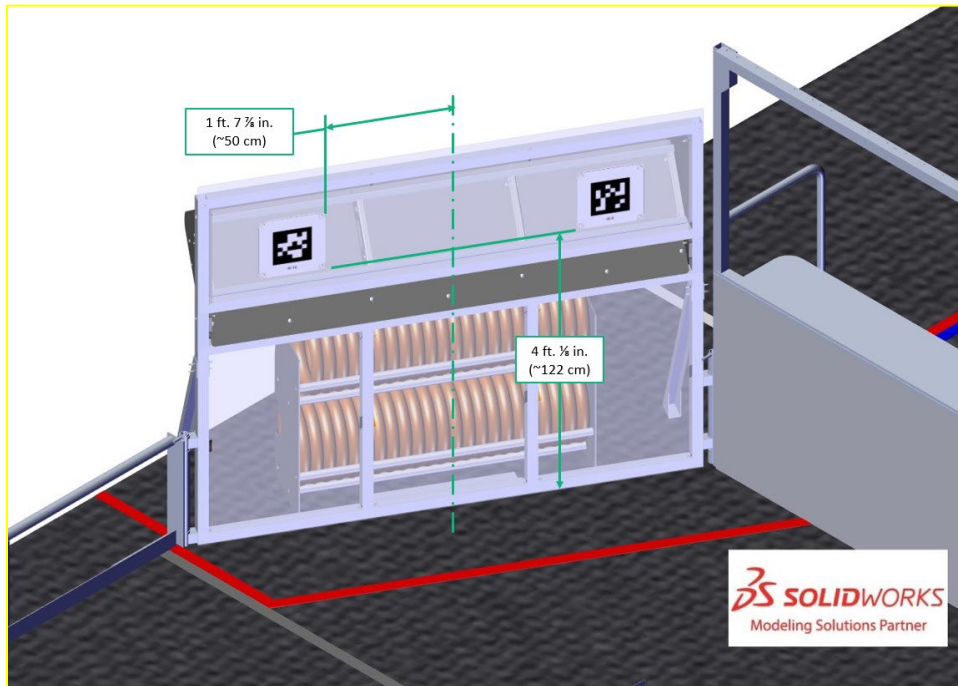

Section 5.8 AprilTags

Figure 5-21 is updated to correct the horizontal dimension (1 ft 7³/₈ in. **1 ft. 7⁷/₈ in.**)

Figure 2-21 SOURCE AprilTags

Section 6.5.6 Point Values

Table 6-2 CRESCENDO point values

MELODY	At least 18 (15 if <i>Coopertition</i> Bonus) AMP & SPEAKER NOTES* for Regional & District level events or 21 (18 if <i>Coopertition</i> Bonus) AMP & SPEAKER NOTES for District Championship events	1	

Section 14 Glossary

The definition of MELODY is updated per the edit detailed above.